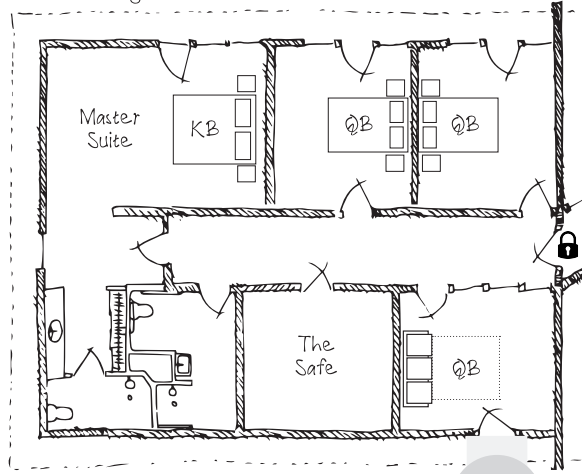

EAST LAKE ROAD

← DOWNTOWN MCCALL

Dining for +/- 36

Dining for +/- 36

Dining for +/- 28

South Bldg.

Center Bldg.

Main Entry

Deck

Living

Kitchen

North Bldg.

Dining for +/- 34

Lodging Entry

Entrance

HEMLOCK STREET